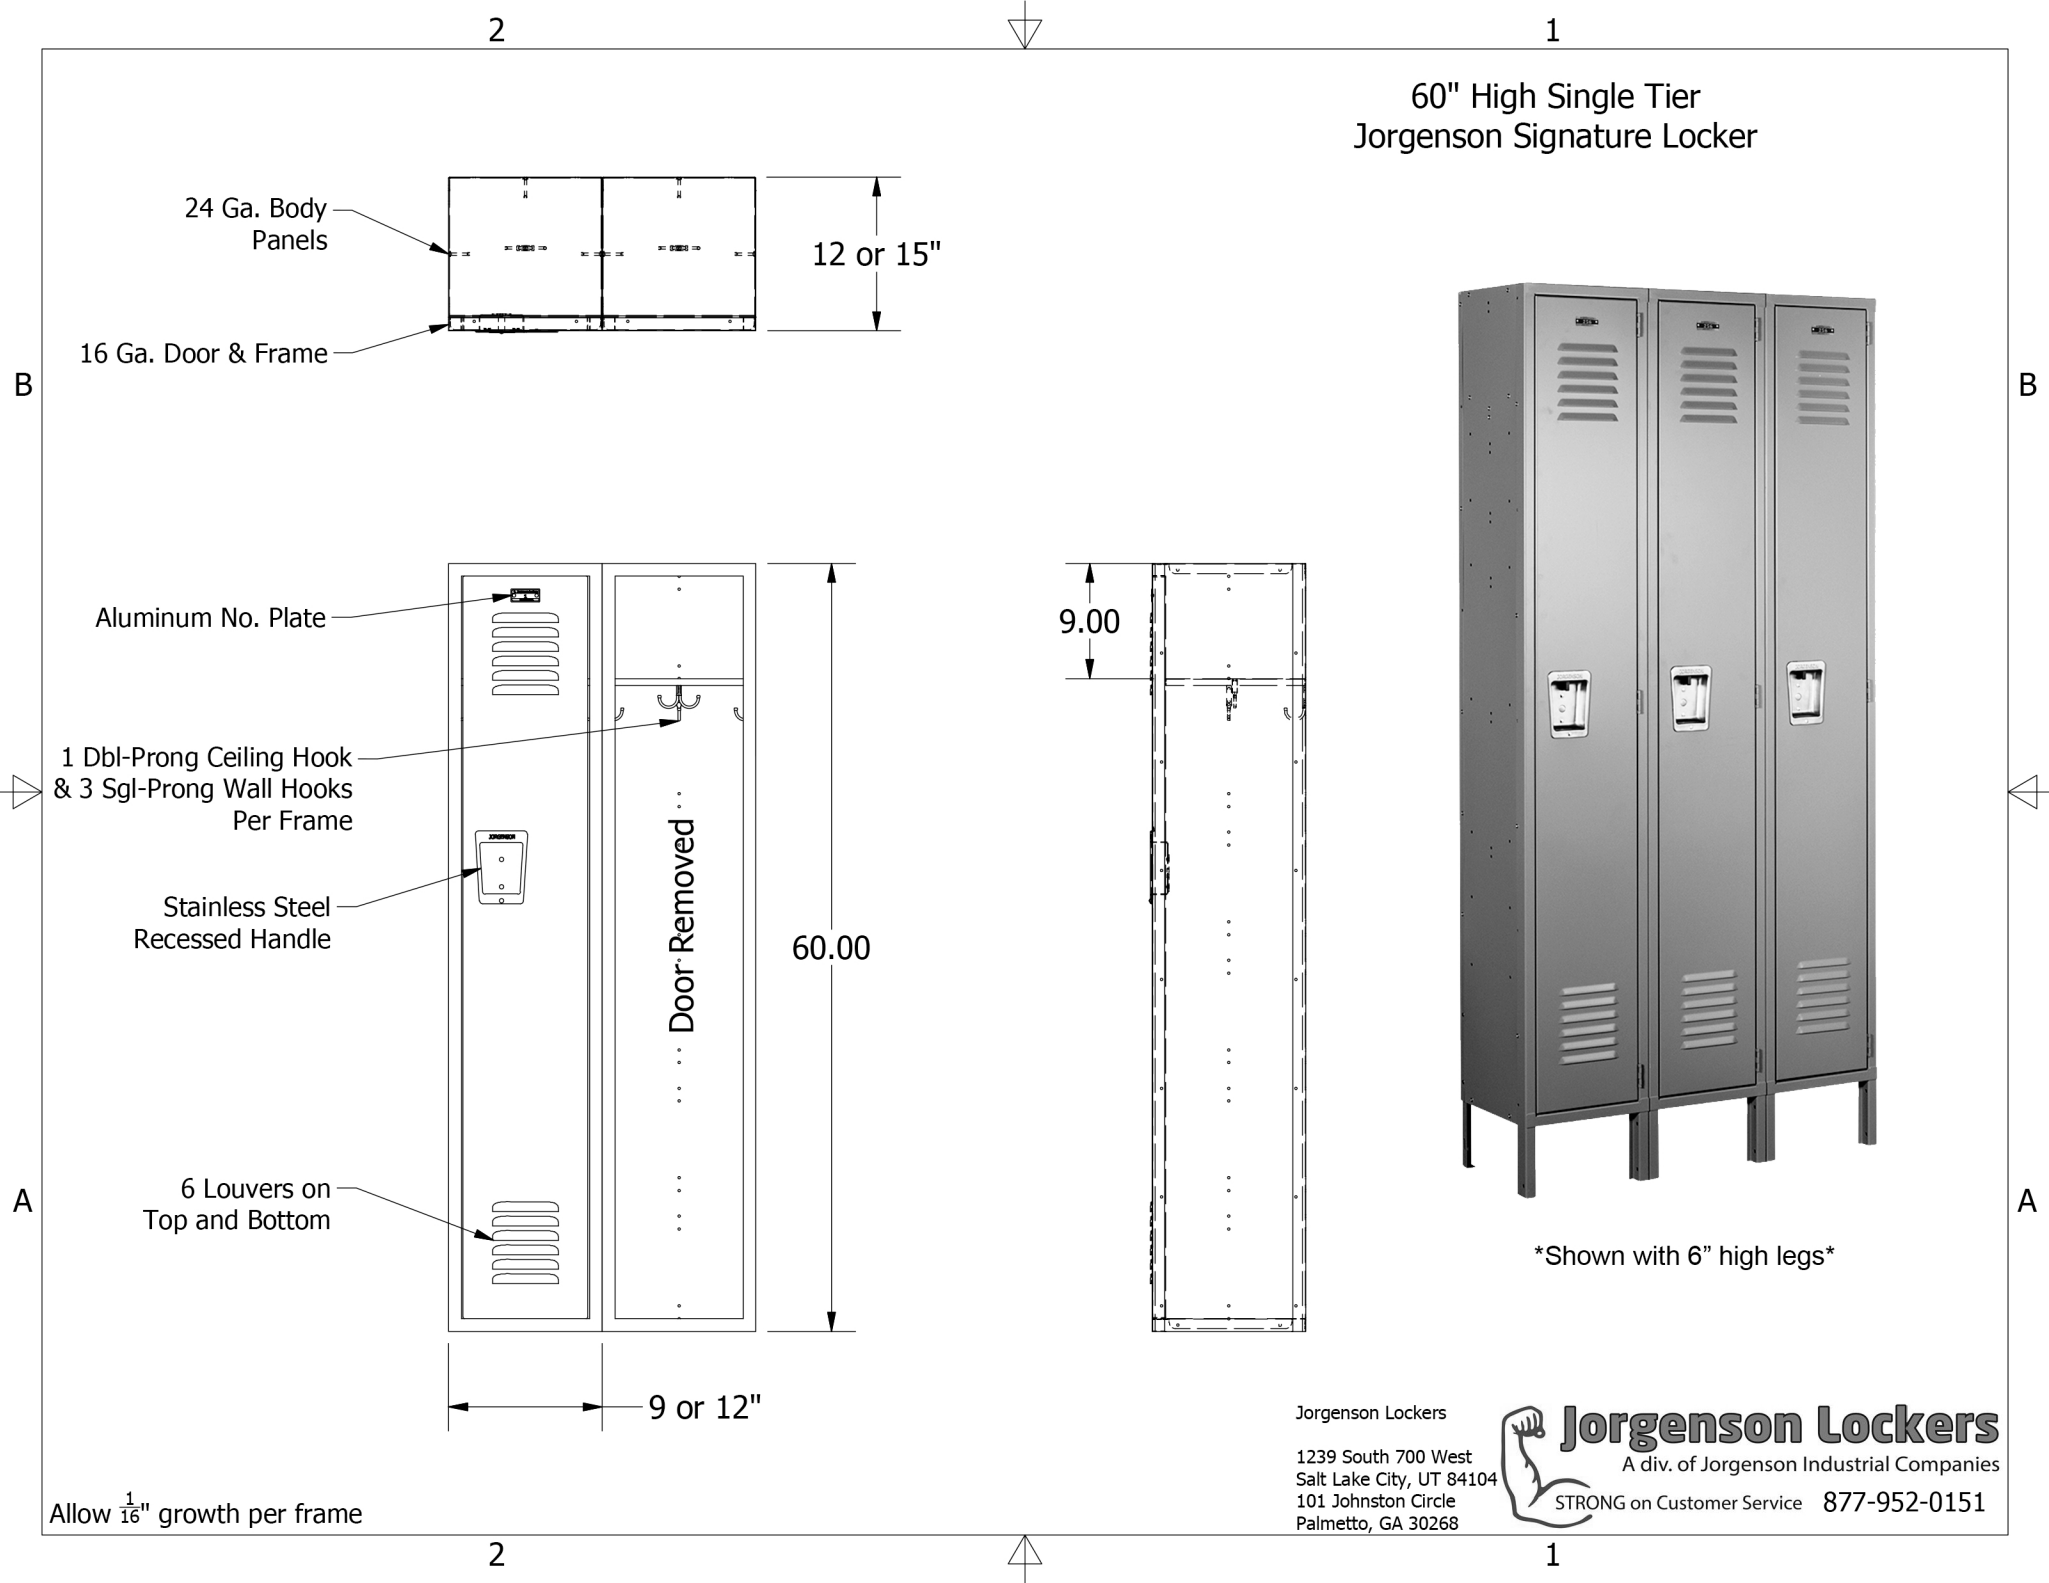

60" High Single Tier
Jorgenson Signature Locker

Allow $\frac{1}{16}$ " growth per frame

Shown with 6" high legs

Jorgenson Lockers

1239 South 700 West
Salt Lake City, UT 84104
101 Johnston Circle
Palmetto, GA 30268